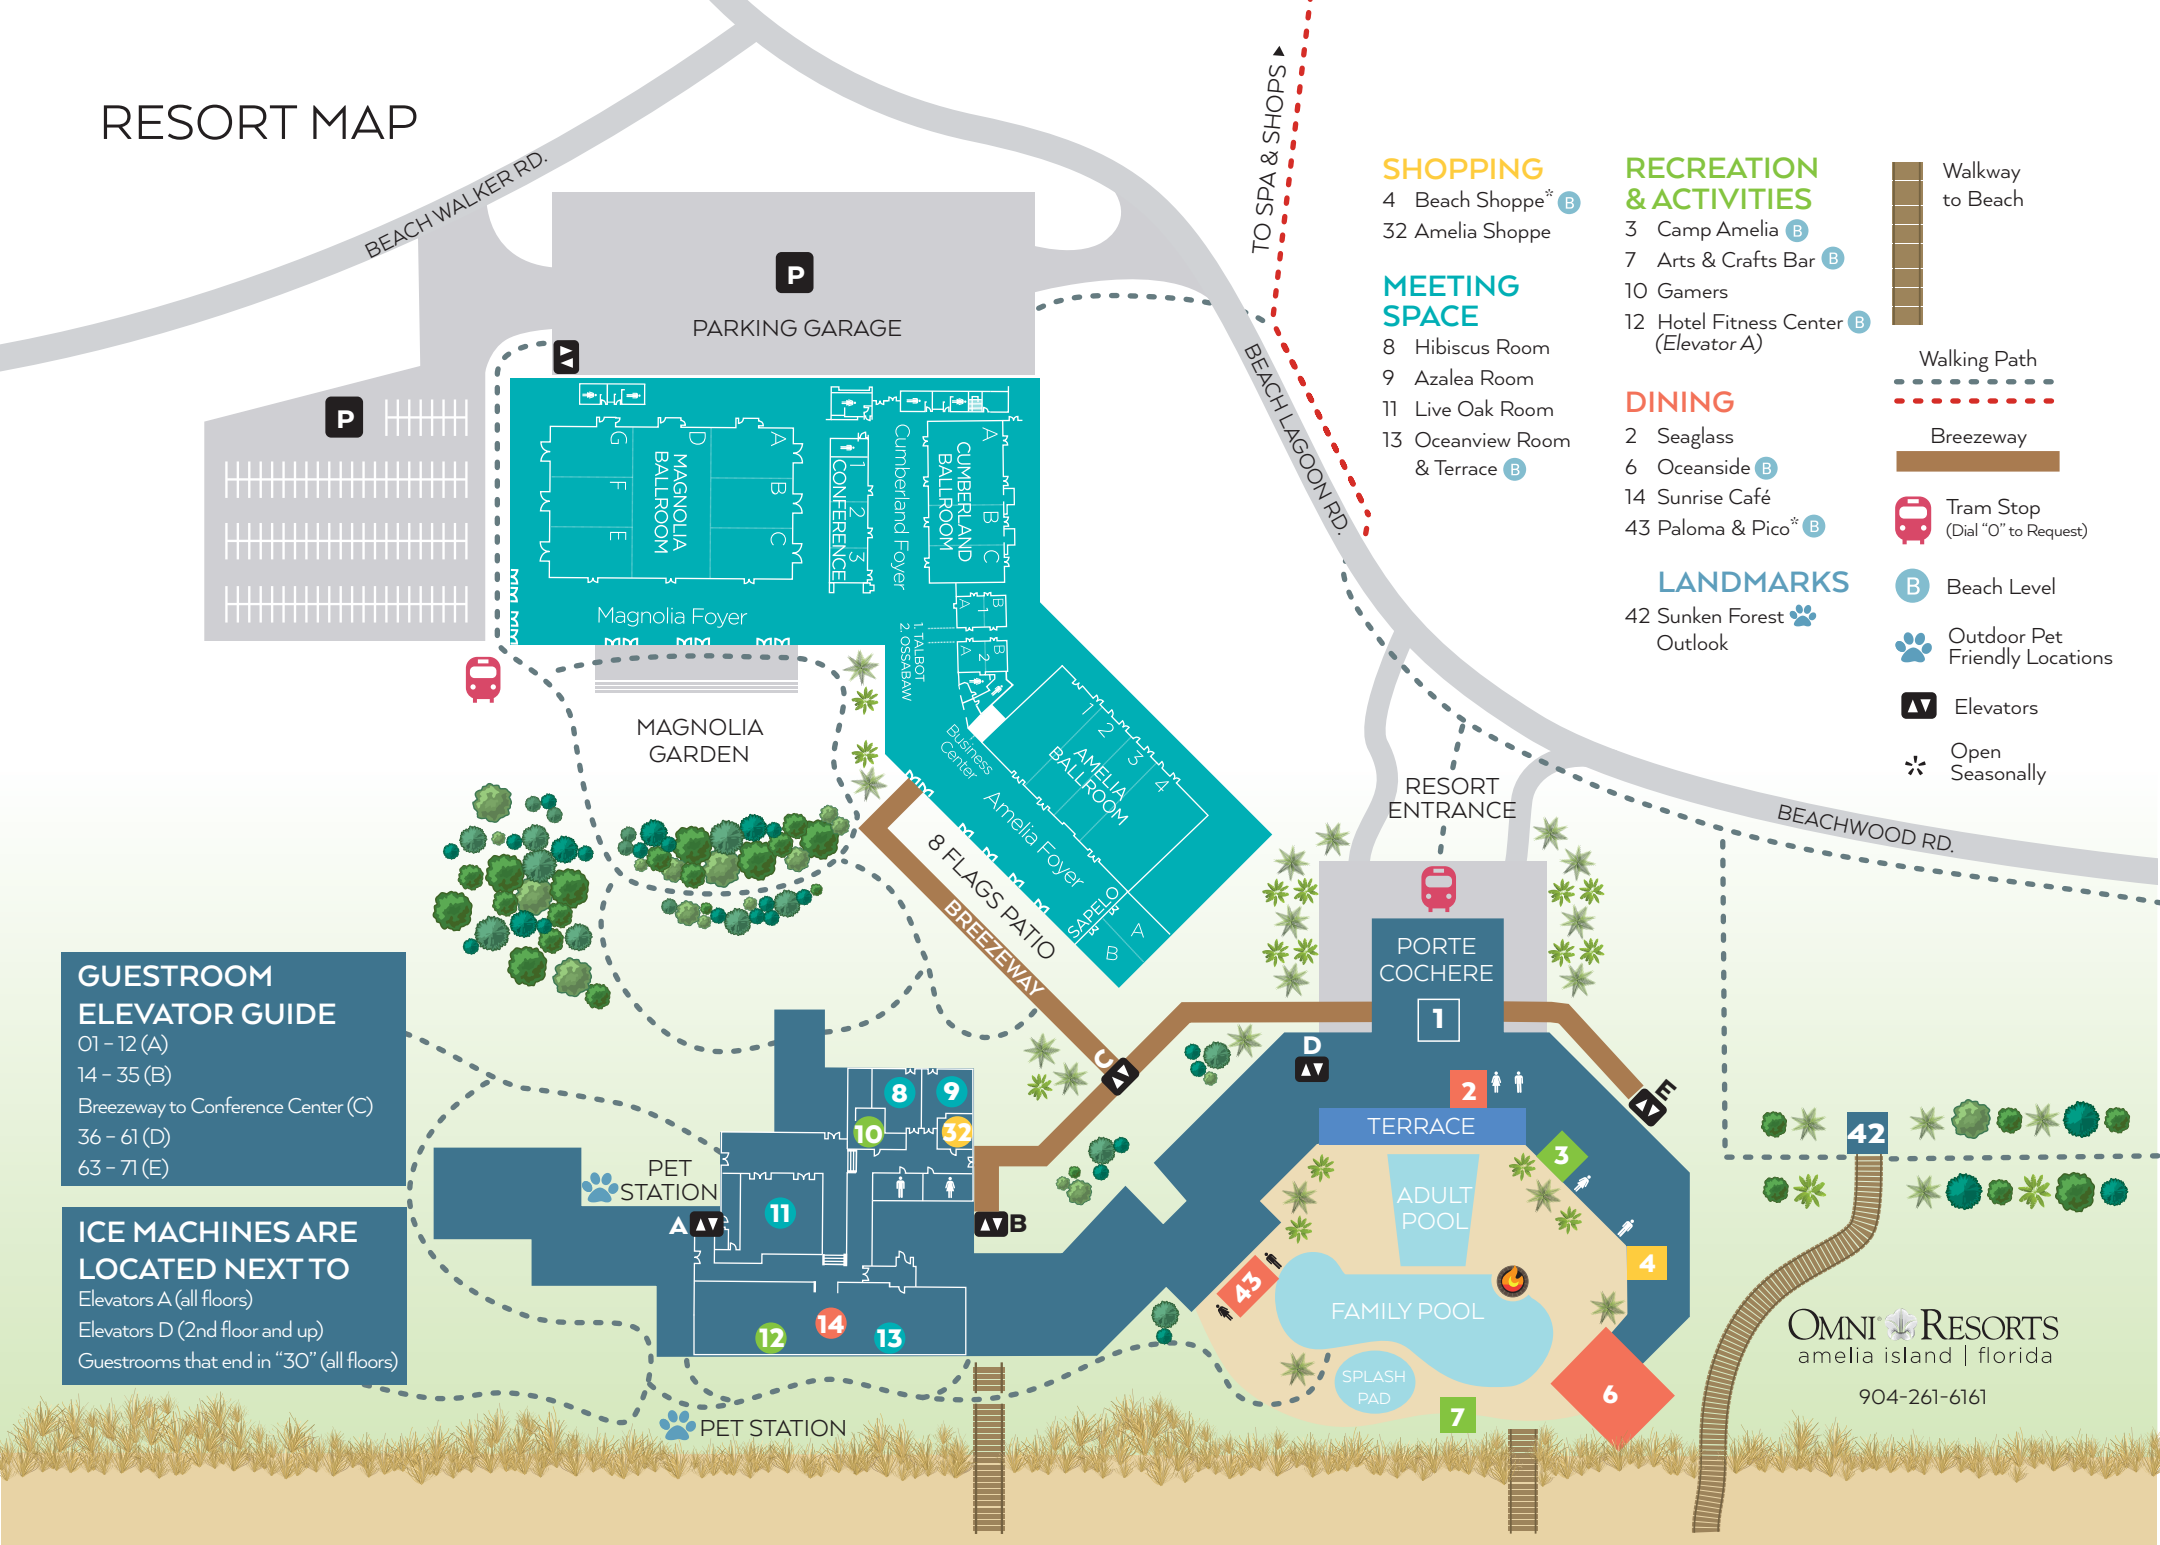

SHOPPING

- 4 Beach Shoppe
- 24 Marché Burette
- 32 Amelia Shoppe
- 33 Amelia's Treasures
- 34 Salty Threads

RECREATION & ACTIVITIES

- 3 Camp Amelia
- 7 Arts & Crafts Bar
- 10 Gamers
- 12 Hotel Fitness Center
- 15 Nature Center
- 17 Heron's Cove Adventure Golf
- 18 The Spa & Salon
- 21 Amelia's Wheels
- 25 Health & Fitness Center
- 26 Tennis Center & Pro Shop
- 27 Oak Marsh Golf Course & Pro Shop
- 29 Walker's Landing & Boat Ramp
- 30 Drummond Park & Playground
- 31 Aury Island Playground
- 37 Long Point Golf Course
- 44 Little Sandy Short Course

Walking Times
 Nature Center: 3 minutes
 The Spa & Amelia's Wheels: 5 minutes
 The Shops: 7 minutes

- Open Seasonally
- Resident Access Only (Unmanned Gate)
- Tram Stop (Dial "0" to Request)
- Beach Level
- Outdoor Pet Friendly Locations
- Walkway to Beach
- Walking Path
- Breezeway
- Canoe/Kayak
- Fishing

See back page for detailed Resort Map.

RESORT MAP

SHOPPING

- 4 Beach Shoppe* (B)
- 32 Amelia Shoppe

MEETING SPACE

- 8 Hibiscus Room
- 9 Azalea Room
- 11 Live Oak Room
- 13 Oceanview Room & Terrace (B)

RECREATION & ACTIVITIES

- 3 Camp Amelia (B)
- 7 Arts & Crafts Bar (B)
- 10 Gamers
- 12 Hotel Fitness Center (Elevator A)

DINING

- 2 Seaglass
- 6 Oceanside (B)
- 14 Sunrise Café
- 43 Paloma & Pico* (B)

LANDMARKS

- 42 Sunken Forest Outlook